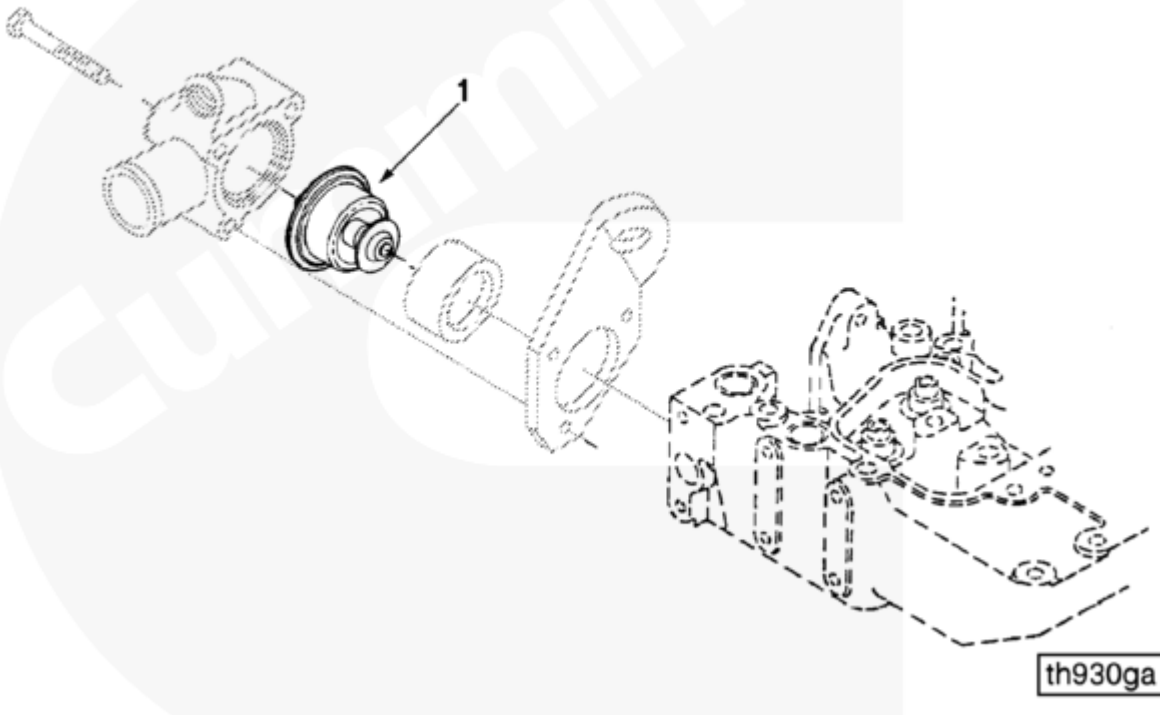

©Cummins Inc

SMALL | MEDIUM | LARGE

Cart	Ref No	Part Number	Part Description	Required	Remarks
<a href="#">View My Cart</a>					

		EC9001-02	Thermostat		Thermostat...(More)
					Thermostat Opening Temp: 83
					Deg C
					Number of Thermostats: 1
					Vented Thermostat: Yes
					Vented Type: Jiggle Pin
<input type="checkbox"/>		<a href="#">3802273</a>	Thermostat Kit	1	
<input type="checkbox"/>	1	<a href="#">3917324</a>	Thermostat	1	
<input type="checkbox"/>		<a href="#">3923331</a>	Thermostat Housing Cover Gasket	1	